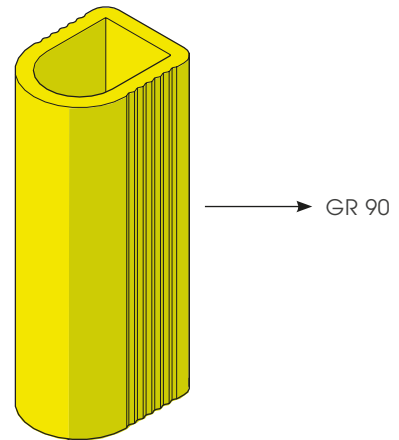

GRD 90

FAST AND EASY TO INSTALL

M12 GALVANISED STEEL

GRD 90 250

Packing Colour **unpacked on pallet**

**B** **M**

Equipped with accessories

# GRD 90

PALO PROTEZIONE  
BOLLARD

# GRD 90/150

ISTRUZIONI DI INSTALLAZIONE  
ASSEMBLY INSTRUCTIONS

Ø12 mm

19

**WARNING**  
The distance of installation depends  
on speed and weight of vehicle

WALL

MIN 150mm\*