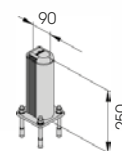

GRD 90

FAST AND EASY TO INSTALL

M12 GALVANISED STEEL

GRD 90 250

Packing Colour **unpacked on pallet**

**B** **M**

Equipped with accessories

# GRD 90

PALO PROTEZIONE  
BOLLARD