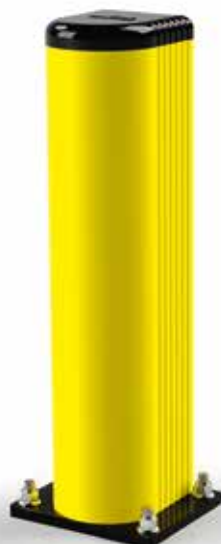

GRD 90

FAST AND EASY TO INSTALL

M12 GALVANISED STEEL

GRD 90 250

Packing Colour **unpacked on pallet**

**B** **M**

Equipped with accessories

# GRD 90

PALO PROTEZIONE  
BOLLARD