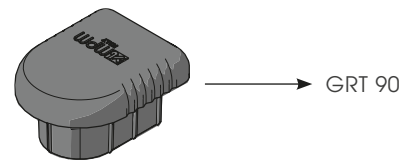

GRD 90

FAST AND EASY TO INSTALL

M12 GALVANISED STEEL

GRD 90 250

Packing Colour **unpacked on pallet**

**B** **M**

Equipped with accessories

# GRD 90

PALO PROTEZIONE  
BOLLARD