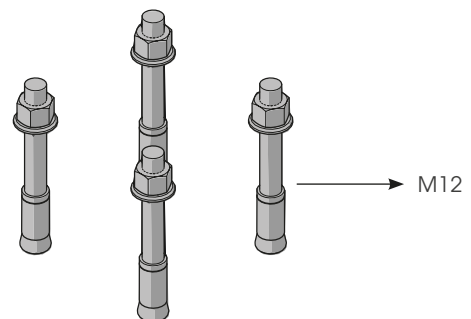

GRD 90

FAST AND EASY TO INSTALL

M12 GALVANISED STEEL

GRD 90 250

Packing Colour **unpacked on pallet**

**B** **M**

Equipped with accessories

# GRD 90

PALO PROTEZIONE  
BOLLARD

# GRD 90/150

ISTRUZIONI DI INSTALLAZIONE  
ASSEMBLY INSTRUCTIONS

Ø12 mm

19

**WARNING**  
The distance of installation depends  
on speed and weight of vehicle

WALL

MIN 150mm\*