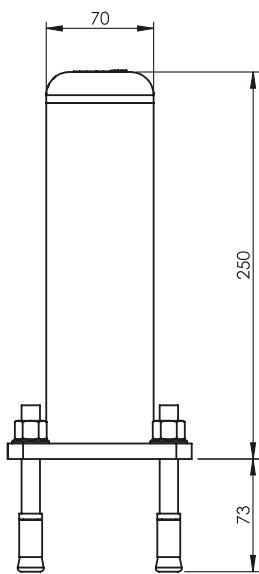

GRD 90

FAST AND EASY TO INSTALL

M12 GALVANISED STEEL

GRD 90 250

Packing Colour **unpacked on pallet**

**B** **M**

Equipped with accessories

# GRD 90

PALO PROTEZIONE  
BOLLARD

# GRD 90/150

ISTRUZIONI DI INSTALLAZIONE  
ASSEMBLY INSTRUCTIONS

Ø12 mm

19

**WARNING**  
The distance of installation depends  
on speed and weight of vehicle

WALL

MIN 150mm\*