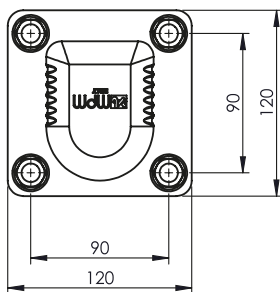

GRD 90

FAST AND EASY TO INSTALL

M12 GALVANISED STEEL

GRD 90 250

Packing Colour **unpacked on pallet**

**B** **M**

Equipped with accessories

# GRD 90

PALO PROTEZIONE  
BOLLARD

# GRD 90/150

ISTRUZIONI DI INSTALLAZIONE  
ASSEMBLY INSTRUCTIONS

Ø12 mm

19

**WARNING**  
The distance of installation depends  
on speed and weight of vehicle

WALL

MIN 150mm\*