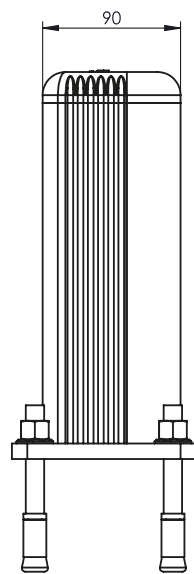

GRD 90

FAST AND EASY TO INSTALL

M12 GALVANISED STEEL

GRD 90 250

Packing Colour **unpacked on pallet**

**B** **M**

Equipped with accessories

# GRD 90

PALO PROTEZIONE  
BOLLARD

# GRD 90/150

ISTRUZIONI DI INSTALLAZIONE  
ASSEMBLY INSTRUCTIONS

Ø12 mm

19

**WARNING**  
The distance of installation depends  
on speed and weight of vehicle

WALL

MIN 150mm\*