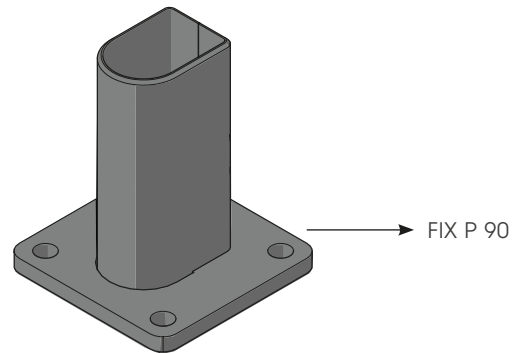

GRD 90

FAST AND EASY TO INSTALL

M12 GALVANISED STEEL

GRD 90 250

Packing Colour **unpacked on pallet**

**B** **M**

Equipped with accessories

# GRD 90

PALO PROTEZIONE  
BOLLARD

# GRD 90/150

ISTRUZIONI DI INSTALLAZIONE  
ASSEMBLY INSTRUCTIONS

Ø12 mm

19

**WARNING**  
The distance of installation depends  
on speed and weight of vehicle

WALL

MIN 150mm\*